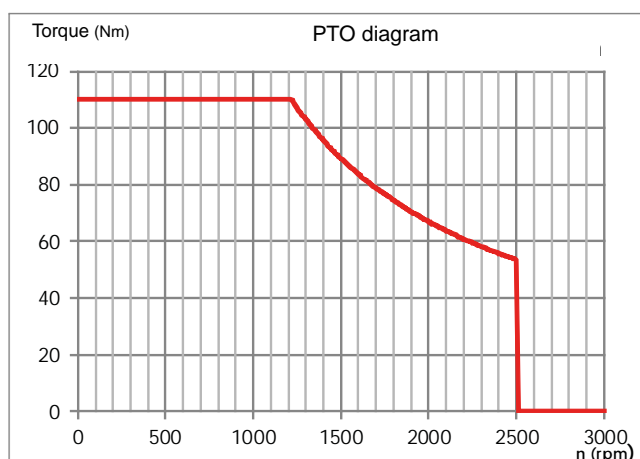

**07109610139**

**07159610134**

**07219610136**

**07239610134**

| Gearbox       | Version | Pto ratio@1000 eng.rpm | Max torque | Mounting side | Output | Rotation | Mounting kit |
|---------------|---------|------------------------|------------|---------------|--------|----------|--------------|
| <b>MVC 6W</b> | 13      | 812 rpm                | 110 Nm     | Left          | Rear   | Cw       | 15400303133  |